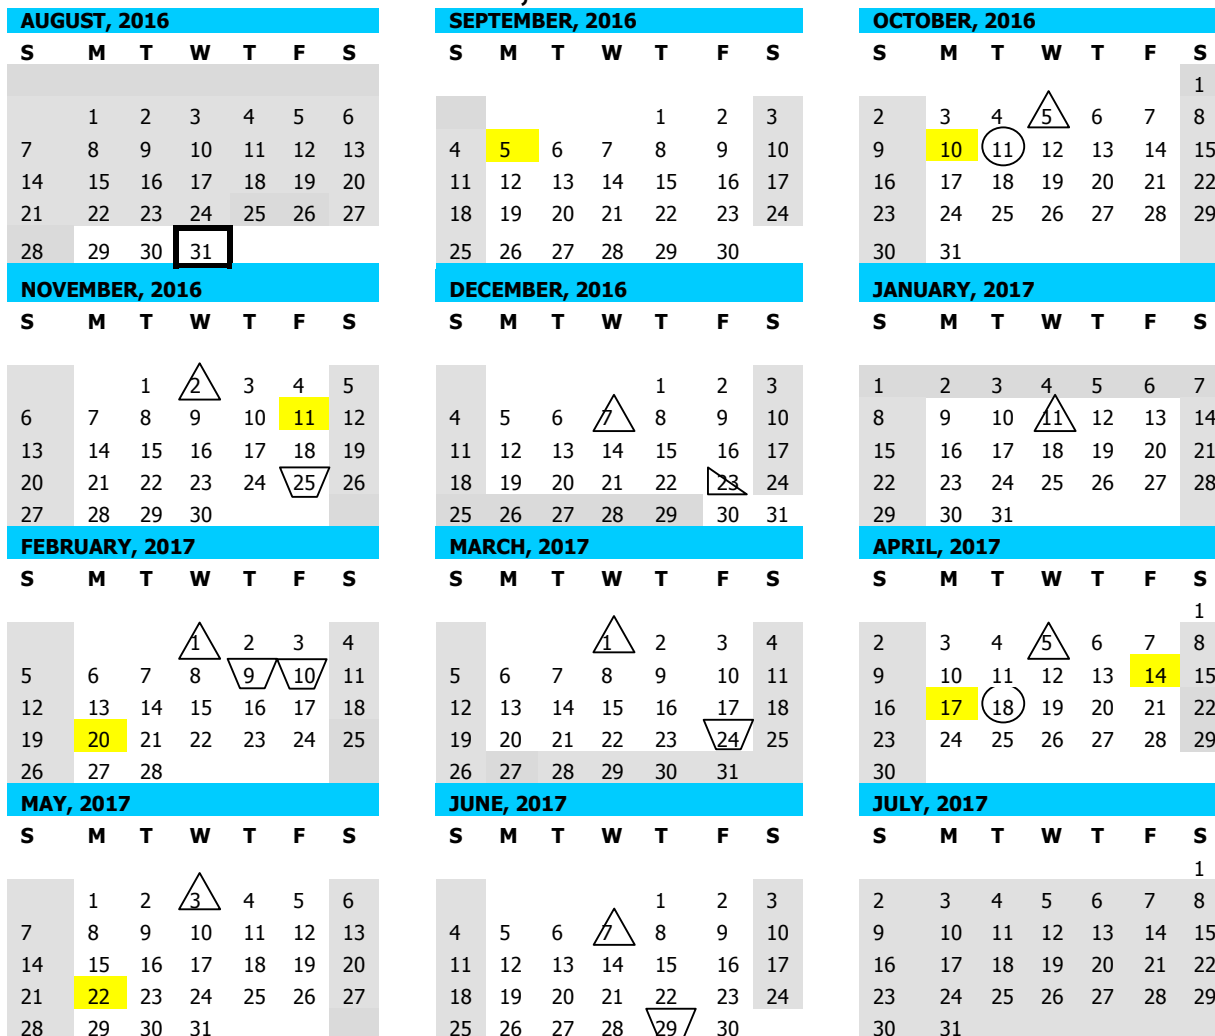

Grades 1-9, School Year Calendar

-  Instructional Days
-  Operational Days
-  ½ Day Instructional and ½ Day Operational
-  Non-Operational Day
-  Staff Development
-  Early Dismissal – Staff Meeting

Approved in Full

First Day of Operation – August 29	PTI Makeup Day – March 24
First Day of Classes – August 31	Spring Recess - March 27 – March 31
Labour Day – September 5	Good Friday – April 14
Thanksgiving – October 10	Easter Monday – April 17
Staff PD Day – October 11	Staff PD Day – April 18
Remembrance Day – November 11	Victoria Day - May 22
PTI Makeup Day – November 25	Last Day of Classes – June 28
Christmas Recess – Dec. 26 - Jan. 6, 2017	Operational Day – June 29
Teachers' Convention – February 9 & 10	Last ½ Day of Instruction - June 30
Family Day – February 20	Last Day of Operation - June 30